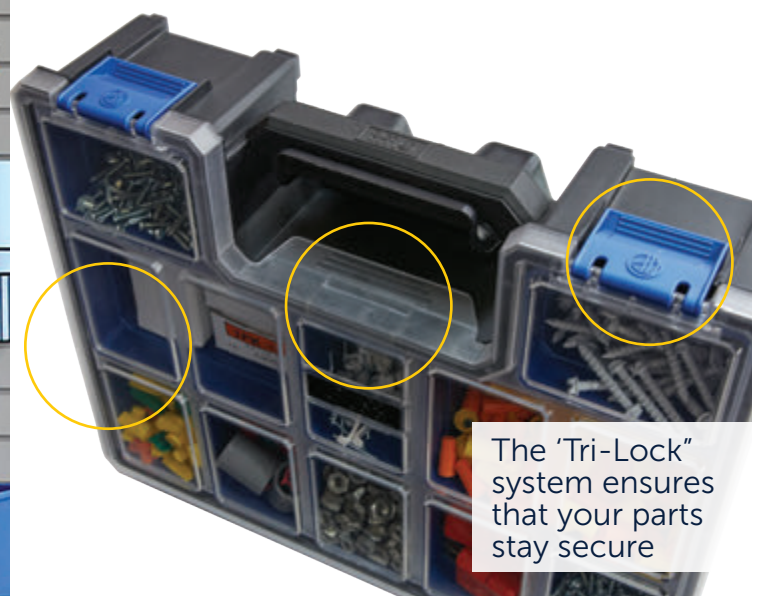

*Easy Mount Bracket
for Mobile and
Wall Mounting*

10 DEEP CUPS STORAGE STATION™

*THE Wall Mount Solution for All Home
& Mobile Work Truck Storage Needs!*

10 DEEP CUPS

WALL MOUNT HOME & MOBILE STORAGE STATION

The Deep Cups lift out with ease and make your parts accessible

PATENT PENDING

The Storage Station mounts easily, quickly and securely

50 LBS

The Storage Station Mount holds in excess of 50 lbs!

Perfect for Work Vans, and for all mobile applications...

...As well as for at home Work Shop applications

The 'Tri-Lock' system ensures that your parts stay secure