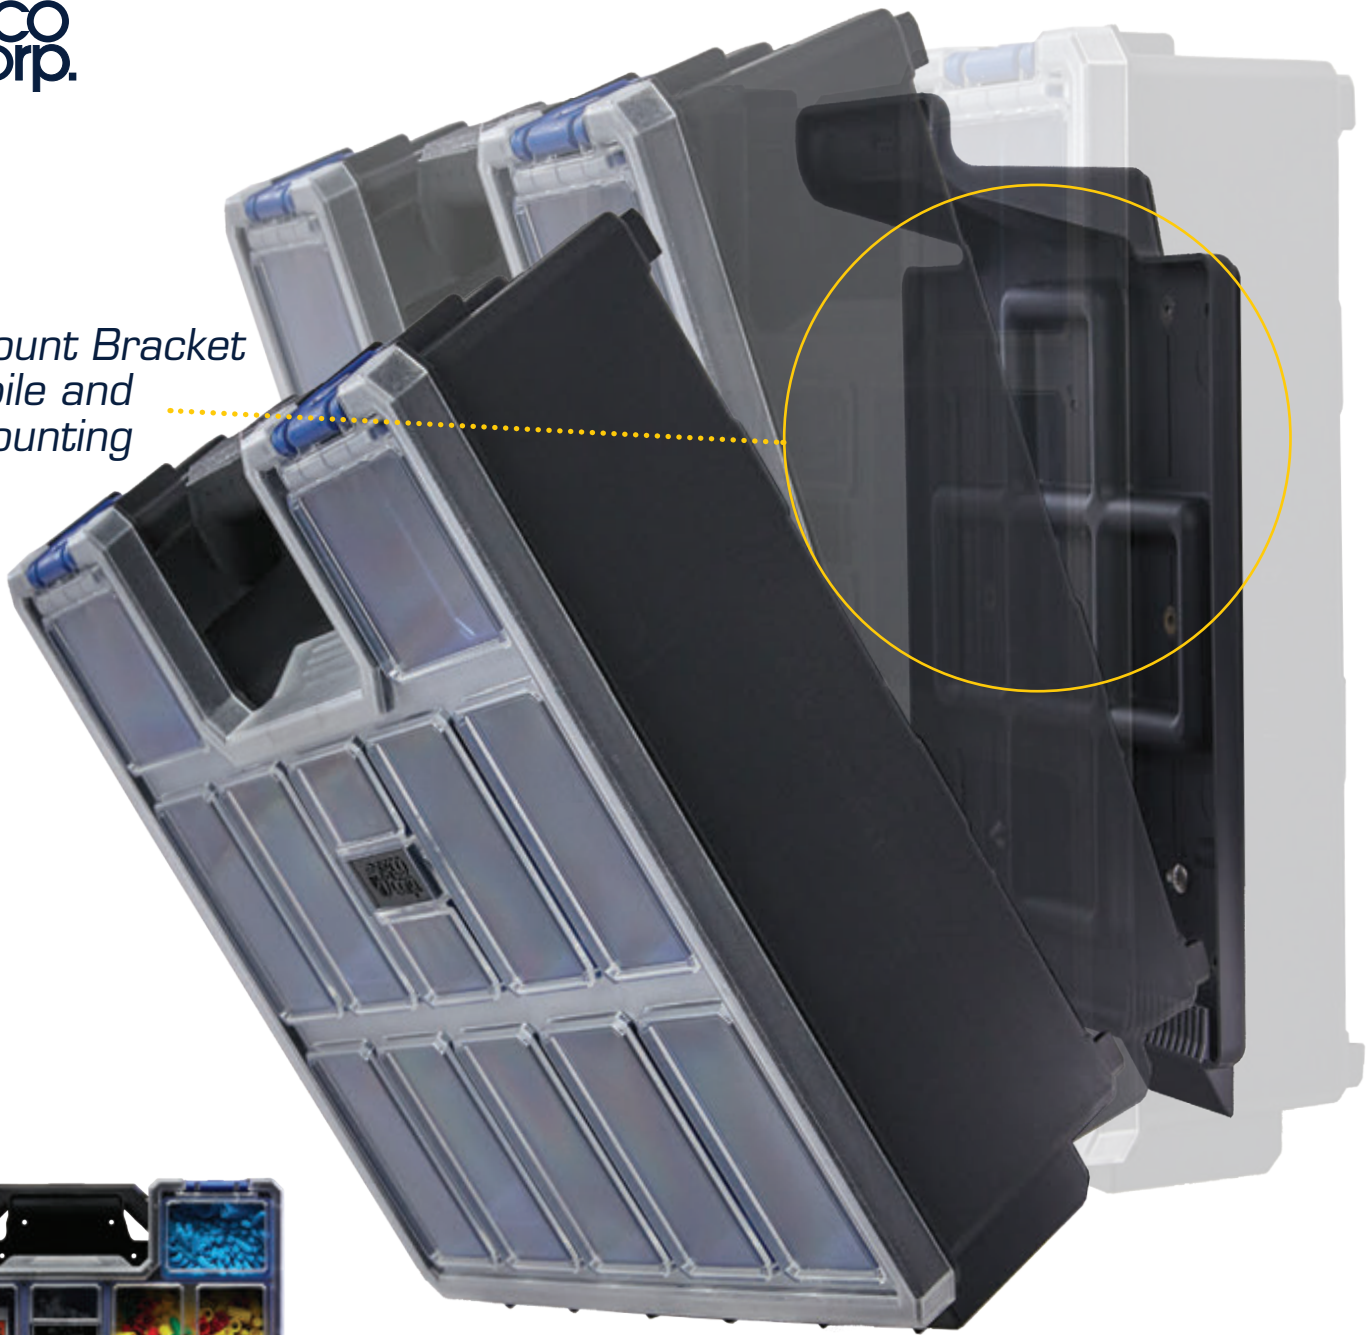

*Easy Mount Bracket
for Mobile and
Wall Mounting*

10 DEEP CUPS STORAGE STATION™

*THE Wall Mount Solution for All Home
& Mobile Work Truck Storage Needs!*

10 DEEP CUPS

WALL MOUNT HOME & MOBILE STORAGE STATION

The Deep Cups lift out with ease and make your parts accessible

PATENT PENDING

The Storage Station mounts easily, quickly and securely

50 LBS

The Storage Station Mount holds in excess of 50 lbs!

Perfect for Work Vans, and for all mobile applications...

...As well as for at home Work Shop applications

The 'Tri-Lock' system ensures that your parts stay secure