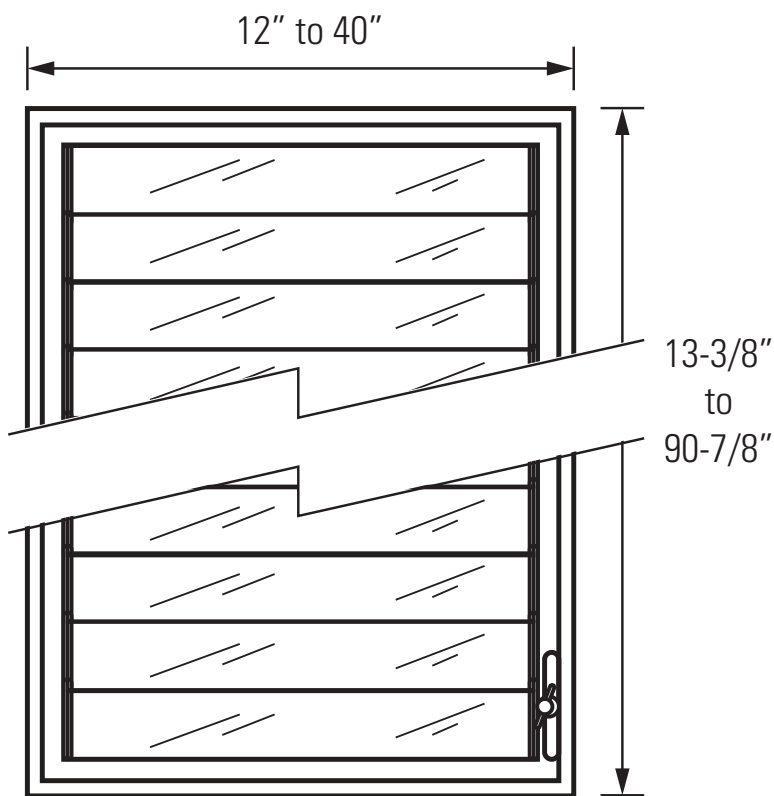

- Exact width comes in 2" even increments from 12" to 40". This is tip to tip which includes a 1/2" side flange (so 1" total)
- Exact height varies based on the chart below which is also a tip to tip measurement that includes a 1/2" top & bottom flange (so 1" total)
- Because of the design of a jalousie window custom heights are not available
- **16 slats through 25 are made with two t-handle operators per window**

Window Sizing Options

NUMBER OF GLASS PANES	TIP TO TIP WINDOW HEIGHT
3	13-7/8
4	17-3/8
5	20-7/8
6	24-3/8
7	27-7/8
8	31-3/8
9	34-7/8
10	38-3/8
11	41-7/8
12	45-3/8
13	48-7/8
14	52-3/8
15	55-7/8
16	59-3/8
17	63
18	66-3/8
19	69-7/8
20	73-7/8
21	76-7/8
22	80-7/8
23	83-7/8
24	87-3/8
25	90-7/8

Window Size Example

A window size for illustration purposes. The window is to be:

38" x 34-7/8"

This would be a tip to tip measurement including the face frame.

The interior dimension of the window measures:

37" x 33-7/8"

the rough opening would be in between these 2 measurements or approximately

37-1/2" x 34-3/8"

With this type of special ordering, it is highly recommended to wait until you receive your finished units to rough in your opening.