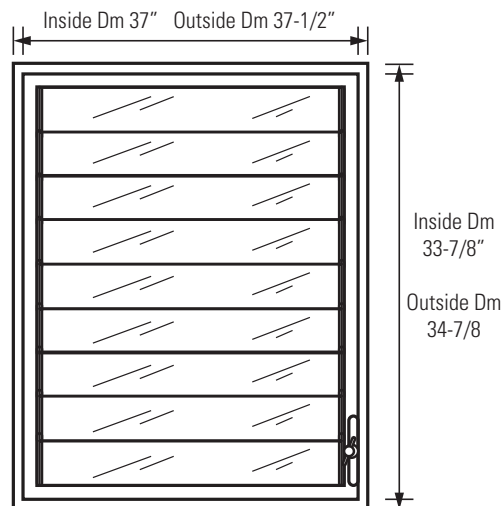

- Exact width comes in 2" even increments from 12" to 40". This is tip to tip which includes a 1/2" side flange (so 1" total)
- Exact height varies based on the chart below which is also a tip to tip measurement that includes a 1/2" top & bottom flange (so 1" total)
- Because of the design of a jalousie window custom heights are not available
- **16 slats through 25 are made with two t-handle operators per window**

Window Sizing Options

NUMBER OF GLASS PANES	TIP TO TIP WINDOW HEIGHT
3	13-7/8
4	17-3/8
5	20-7/8
6	24-3/8
7	27-7/8
8	31-3/8
9	34-7/8
10	38-3/8
11	41-7/8
12	45-3/8
13	48-7/8
14	52-3/8
15	55-7/8
16	59-3/8
17	63
18	66-3/8
19	69-7/8
20	73-7/8
21	76-7/8
22	80-7/8
23	83-7/8
24	87-3/8
25	90-7/8

Window Size Example

A window size for illustration purposes. The window is to be:

38" x 34-7/8"

This would be a tip to tip measurement including the face frame.

The interior dimension of the window measures:

37" x 33-7/8"

the rough opening would be in between these 2 measurements or approximately

37-1/2" x 34-3/8"

With this type of special ordering, it is highly recommended to wait until you receive your finished units to rough in your opening.